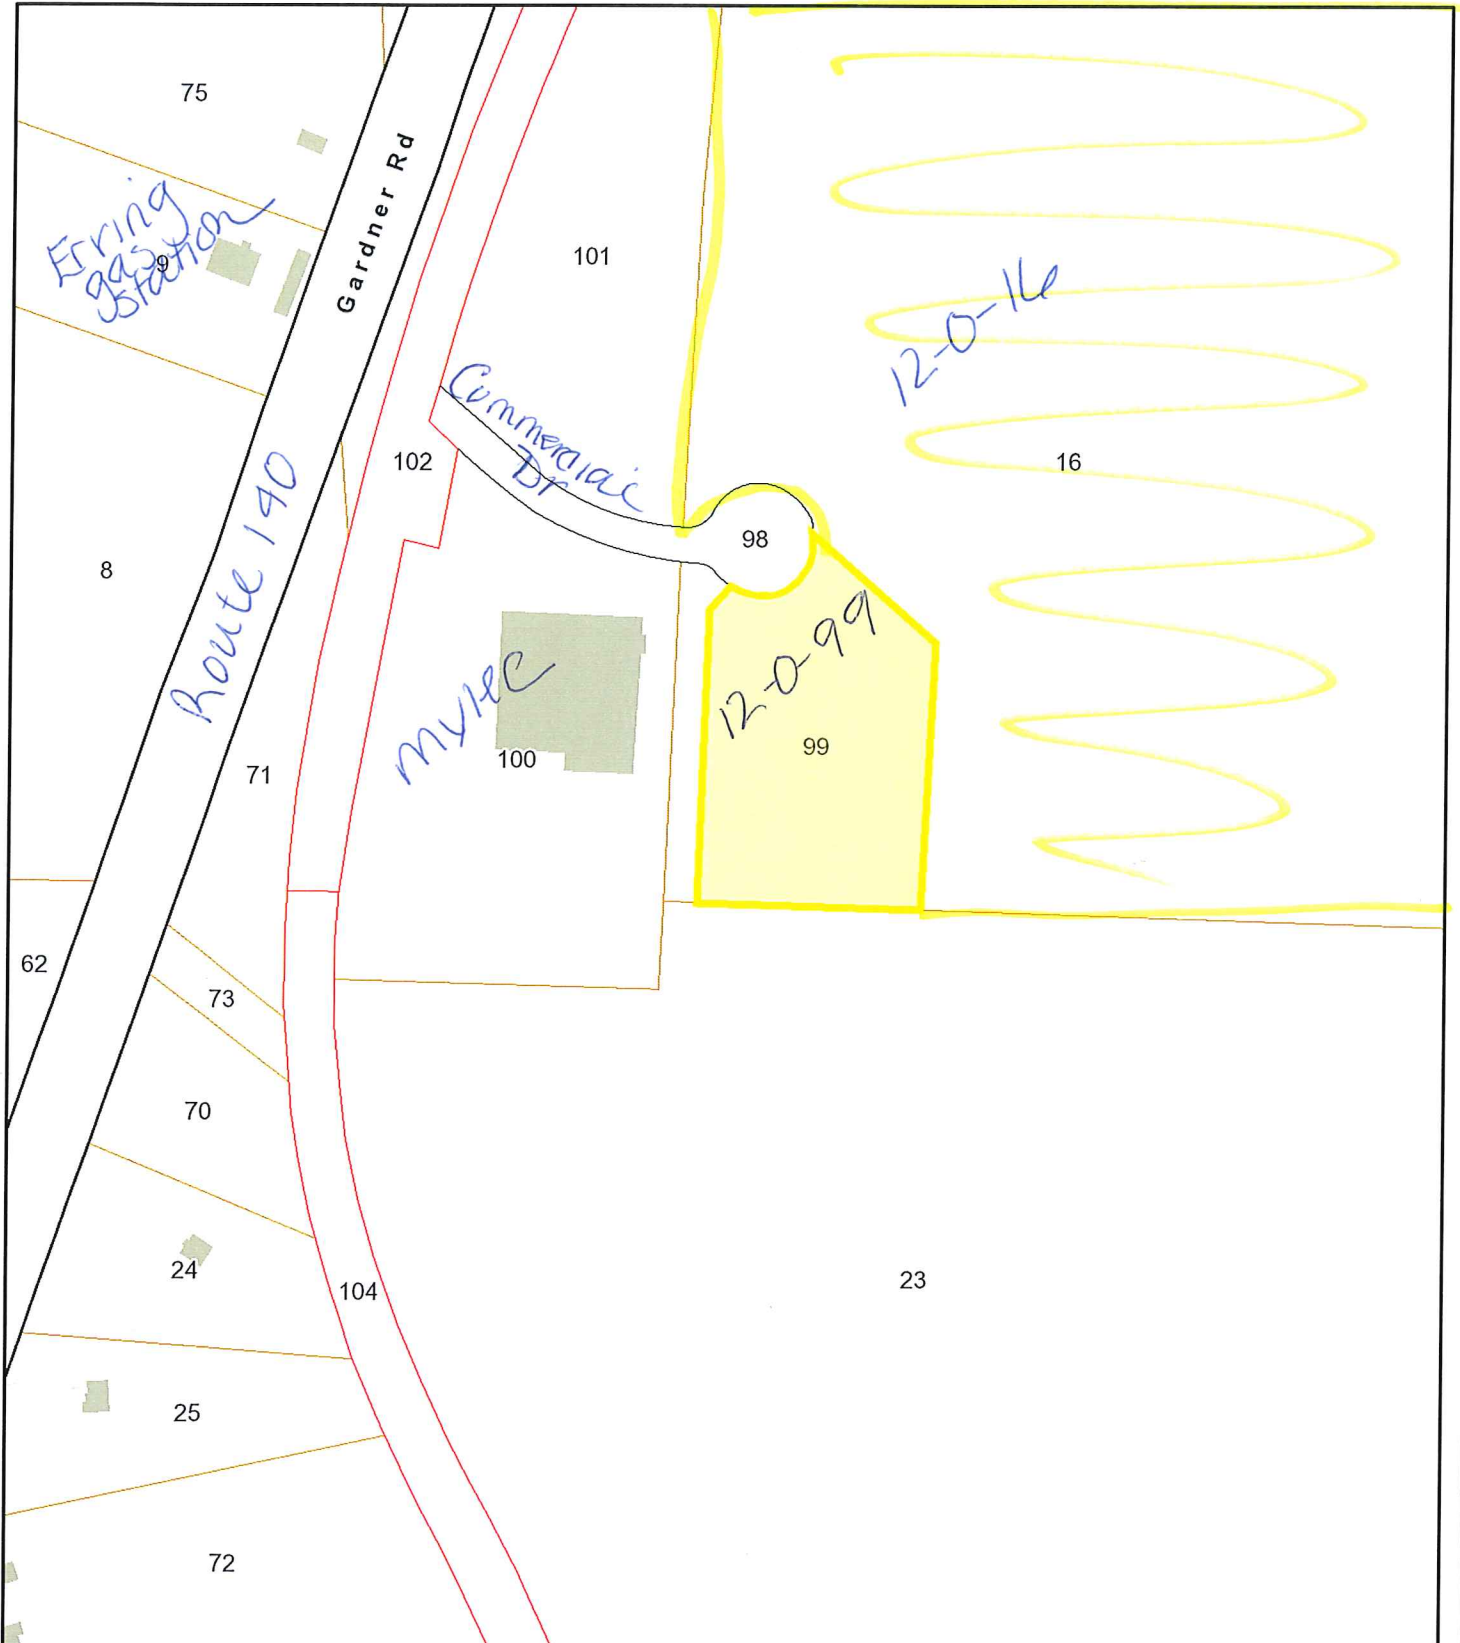

12-0-99, 12-0-16

Winchendon, MA

1 inch = 277 Feet

May 20, 2021

www.cai-tech.com

Data shown on this map is provided for planning and informational purposes only. The municipality and CAI Technologies are not responsible for any use for other purposes or misuse or misrepresentation of this map.